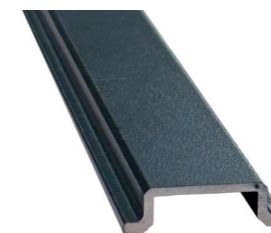

BLACK ALUMINIUM POST INFILL

FOR USE WITH ALUMINIUM POST
1830 MM