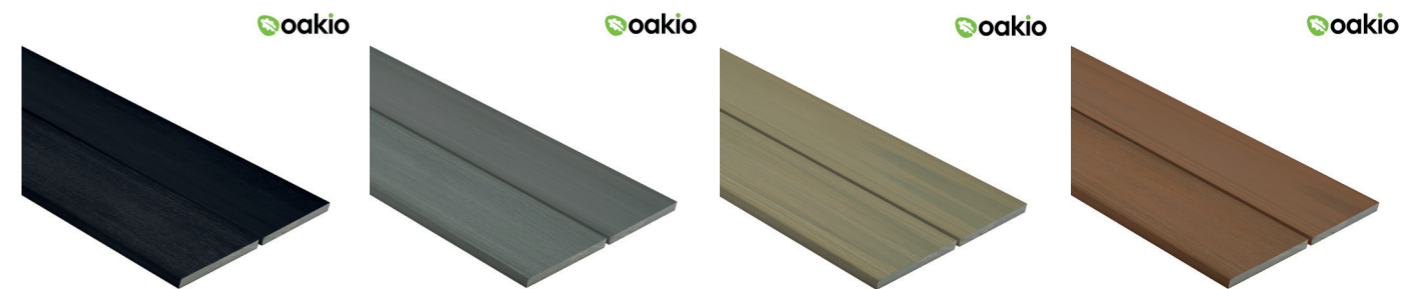

Proshield Accessories

FASCIA BOARDS

FOR USE WITH PROSHIELD DECKING & CLADDING.
3600 X 140 X 11

CHARCOAL

CODE: POAKFDARKGREY140

STONE GREY

CODE: POAKFWHITE140

OAK

CODE: POAKFOAK140

TEAK

CODE: POAKFAMBER140