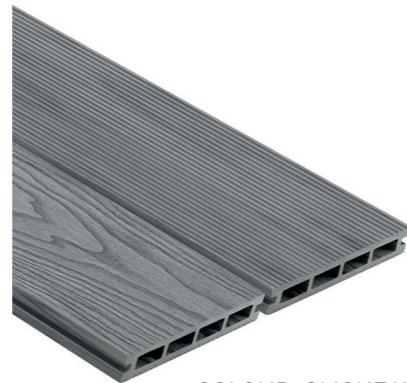

COLOUR: SMOKE WHITE
CODE: OAKDBWHITE