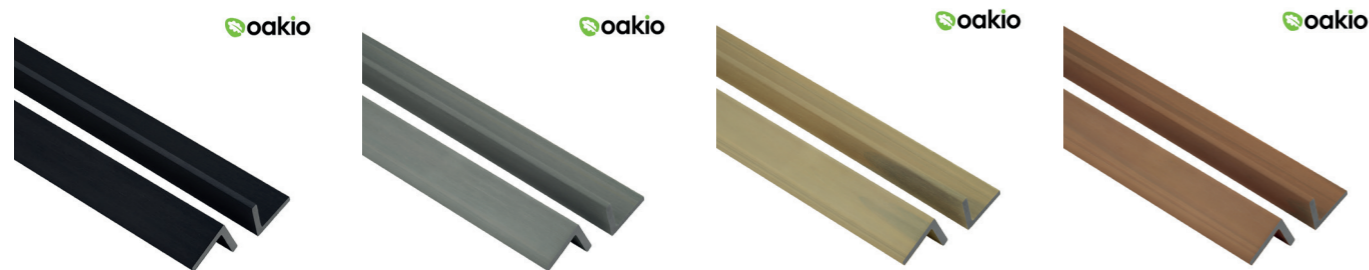

CORNER TRIMS

FOR USE WITH INIWOOD DECKING & CLADDING. 3600 X 50 X 50MM

CHARCOAL

CODE: POAKLFCHARCOAL

STONE GREY

CODE: POAKLFGREY

OAK

CODE: POAKLFOAK

TEAK

CODE: OAKLFTEAK