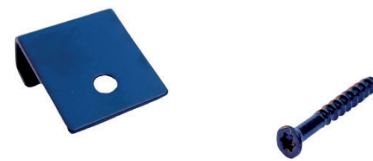

BLACK STARTER CLIP

FOR USE WITH DECKING AND CLADDING.
PACK OF 10
CODE: OAKSSCLIP

RONJACK PLASTIC JOIST

FOR USE WITH ALL DECKING BOARDS.
CODE: JOIST-LL
3100 X 100 X 50MM
14.75KG PER LENGTH

OAKIO T CLIP

FOR USE WITH INIWOOD DECKING
PACK OF 250
CODE: OAKTCLIP