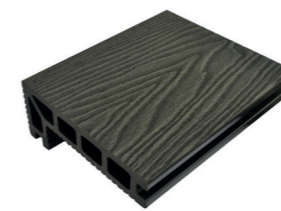

SLATE

CODE: RJTSLATE

CHOCOLATE

CODE: RJTCHOC

Ronjack Accessories

RONJACK STEP & EDGE BOARD

FOR USE WITH RONJACK DECKING.

SILVER ASH