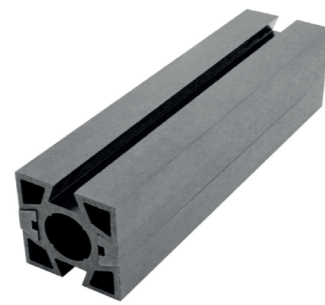

GREY

CODE: PKGREY110