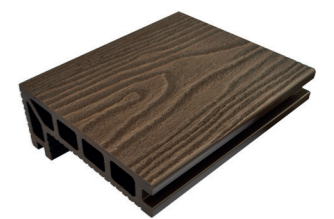

CODE: RJSILVERASH

TEAK

CODE: RJSETEAK

SLATE

CODE: RJSESLATE

CHOCOLATE

CODE: RJSECHOC

Iniwood Accessories