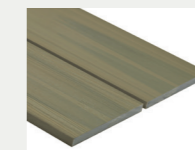

Available in the following colours: Teak/Charcoal and Oak/Stone Grey
Each board weighs 11KG(approx)

COLOUR: CHARCOAL/TEAK
CODE: PDUOAKDBCHT

COLOUR: STONE GREY/OAK
CODE: PDUOAKDBSTOAK

COLOUR: CHARCOAL/TEAK
CODE: PDUOAKDBCHT

COLOUR: STONE GREY/OAK
CODE: PDUOAKDBSTOAK

The Benefits of Proshield Decking

Capped with golf ball material with circular hollow centres. This board is a high end super scratch resistant product built to last a lifetime. Reduce the level of stock by offering 4 colours on 2 boards! Double sided Proshield Decking board.

COLOUR: OAK
CODE: POAKLFOAK

Proshield Corner Trim

3600 x 50 x 50 mm

Corner trims are designed to cover the sides of any open decking area. Available in all matching colours.

COLOUR: OAK
CODE: POAKFOAK

Proshield Fascia Board