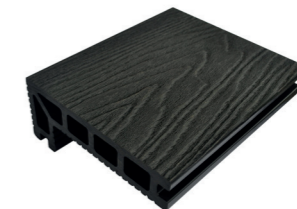

SLATE

CODE: RJSESLATE