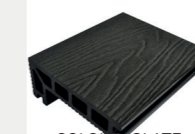

COLOUR: SLATE
CODE: RJTSLATE

Composite Corner Trim

3600 x 40 x 42mm

Corner trims are designed to cover the sides of any open decking area. Available in all matching colours.

COLOUR: SLATE
CODE: RJSESULATE