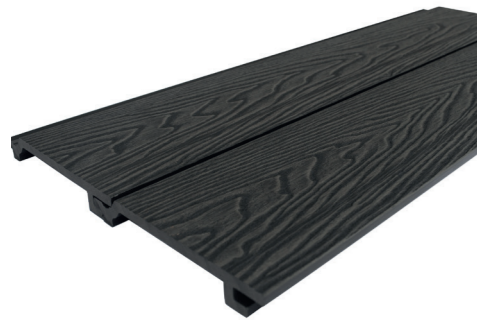

COLOUR: SILVER ASH
CODE: RJCLADSILVERASH