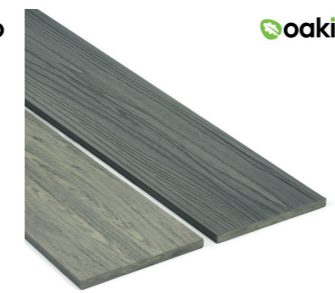

CODE: OAKLFOAK

AMBER

CODE: OAKLFAMBER

Iniwood Accessories

FASCIA BOARDS

FOR USE WITH INIWOOD DECKING & CLADDING.
3600 X 71 X 11 AND 3600 X 140 X 11 MM

DARK GREY

CODE:
71 MM: OAKFDARKGREY71
140MM: OAKFDARKGREY140