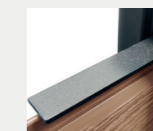

COLOUR: ALU
CODE: ALREDUCING

Reducing Insert for Concrete with Cap
1830 x 45 x 45mm

Retrofit your fencing to existing concrete posts using our aluminium reducing inserts. Simply fix this to your post and add boards.